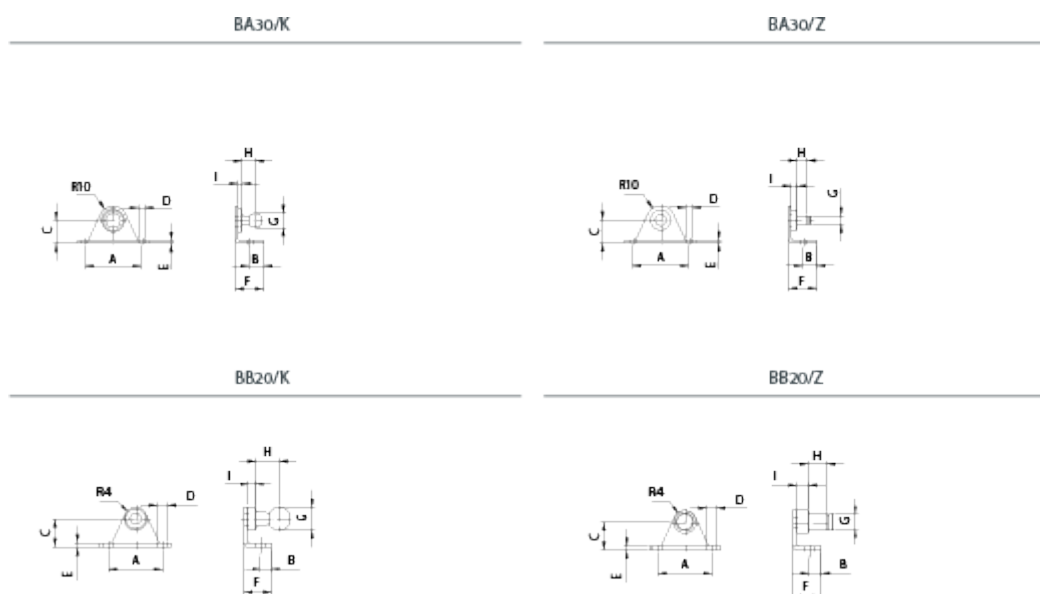

Data Sheet

Article number: 04HBA30K10

Description: Stabilus Industry Line Side bracket, angular Steel
Type BA30K10 M10

Measures

A = 40
B = 10
C = 16
D = 5.3
E = 2
F = 20
G = 10
H = 9

I = 3
Stability = 800 N